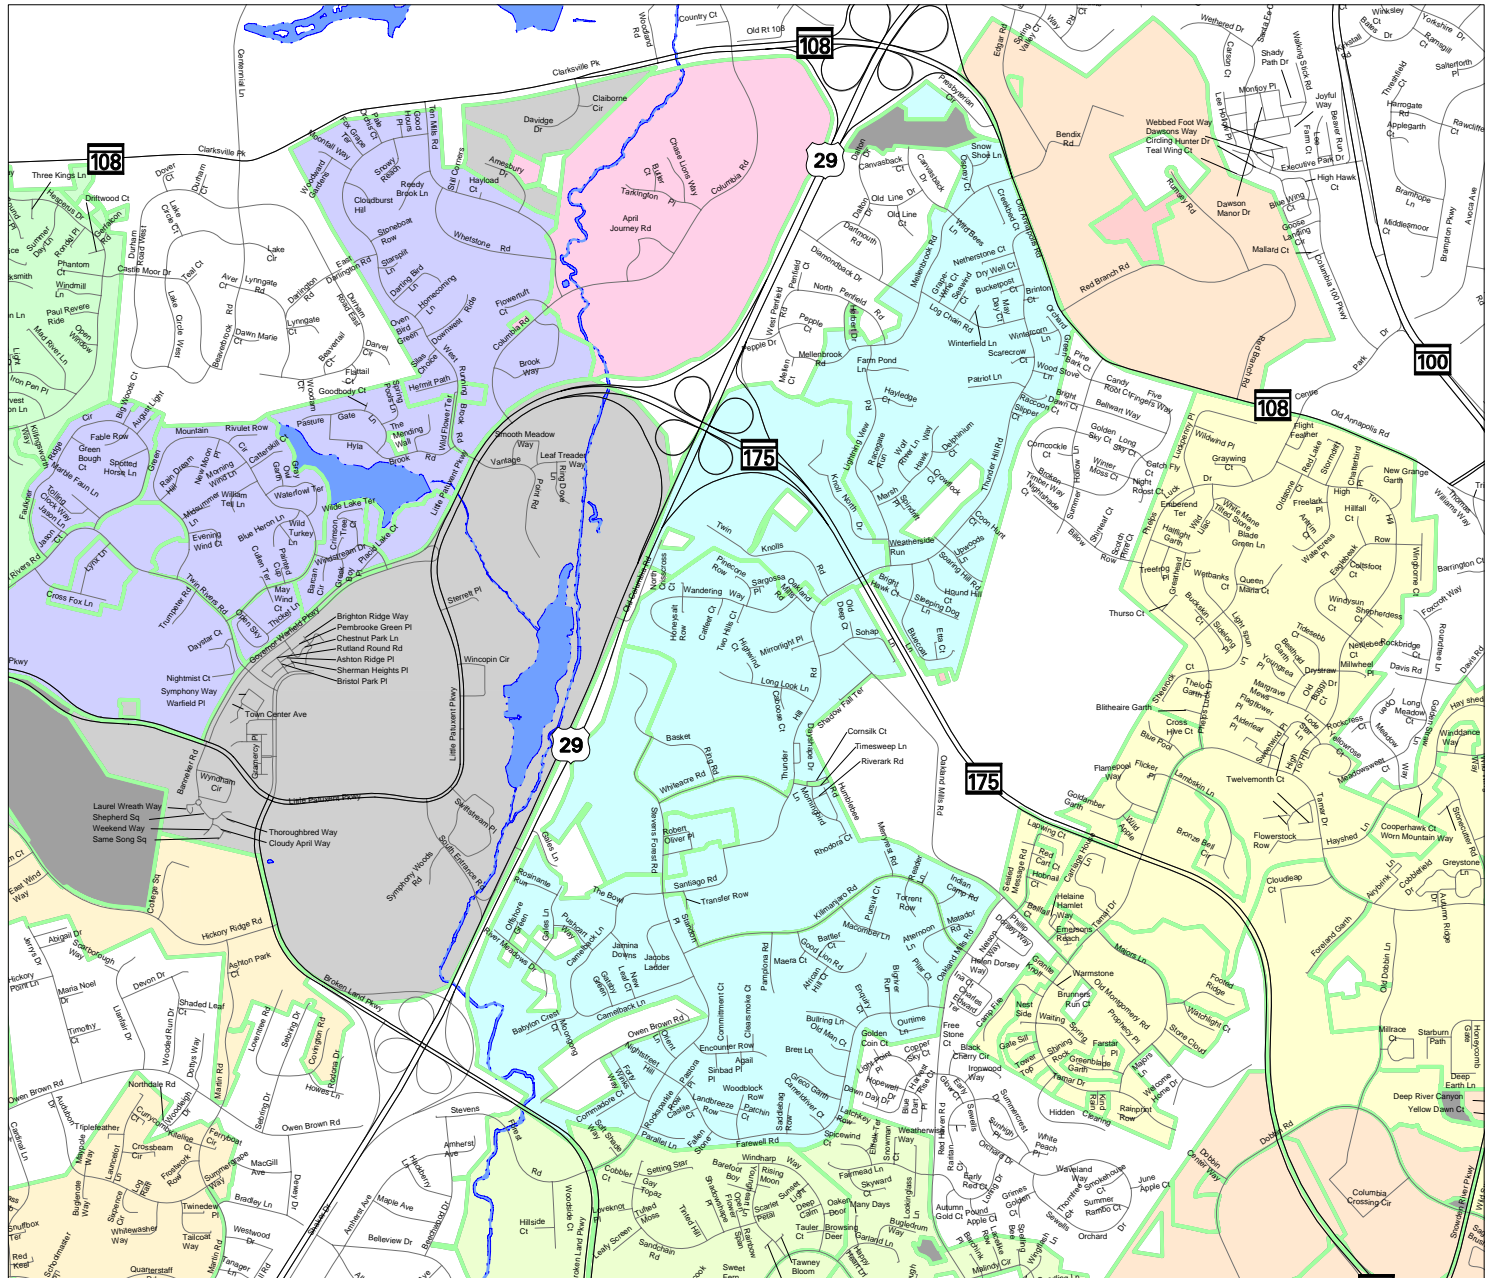

## Features Legend

-  Water Bodies
-  Roads

## Columbia Villages

-  Commercial Areas
-  Dorsey Search
-  Harpers Choice
-  Hickory Ridge
-  Kings Contrivance
-  Long Reach
-  Oakland Mills
-  Owen Brown
-  River Hill
-  Town Center
-  Wilde Lake
-  Neighborhood Boundary

DISCLAIMER: Howard County, Maryland assumes no responsibility for the accuracy of this map or the information contained herein or derived there from. The user assumes all risks and liabilities whatsoever resulting from or arising out of the use of this map. There are no oral agreements or warranties relating to the use of this map.