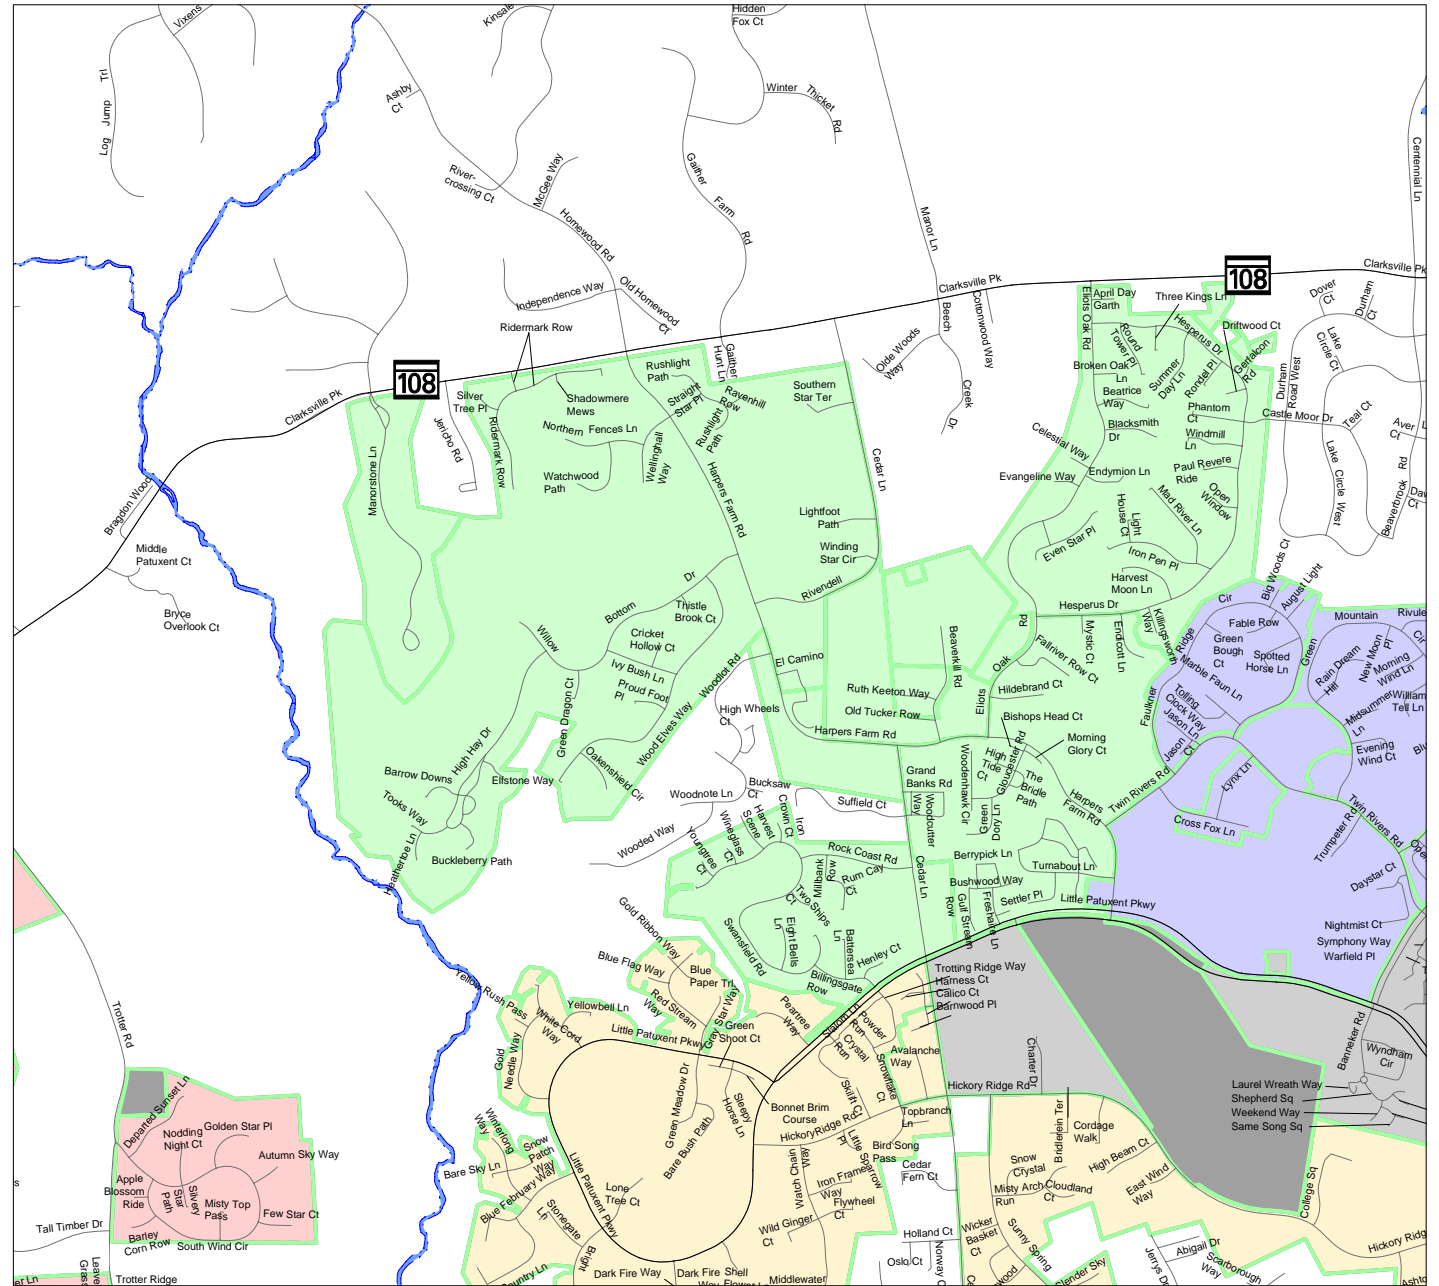

Features Legend

-  Water Bodies
-  Roads

Columbia Villages

-  Commercial Areas
-  Dorsey Search
-  Harpers Choice
-  Hickory Ridge
-  Kings Contrivance
-  Long Reach
-  Oakland Mills
-  Owen Brown
-  River Hill
-  Town Center
-  Wilde Lake
-  Neighborhood Boundary

DISCLAIMER: Howard County, Maryland assumes no responsibility for the accuracy of this map or the information contained herein or derived there from. The user assumes all risks and liabilities whatsoever resulting from or arising out of the use of this map. There are no oral agreements or warranties relating to the use of this map.