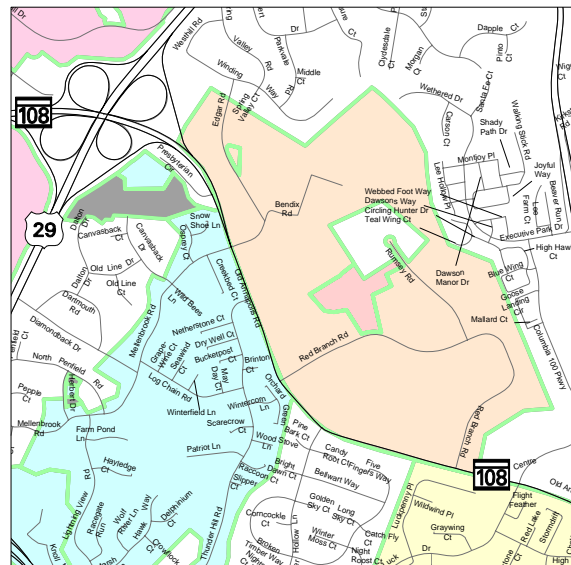

Features Legend

-  Water Bodies
-  Roads

Columbia Villages

-  Commercial Areas
-  Dorsey Search
-  Harpers Choice
-  Hickory Ridge
-  Kings Contrivance
-  Long Reach
-  Oakland Mills
-  Owen Brown
-  River Hill
-  Town Center
-  Wilde Lake
-  Neighborhood Boundary

Northern Area

Southern Areas

DISCLAIMER: Howard County, Maryland assumes no responsibility for the accuracy of this map or the information contained herein or derived therefrom. The user assumes all risks and liabilities whatsoever resulting from or arising out of the use of this map. There are no oral agreements or warranties relating to the use of this map.

Columbia Association Commercial Areas

Scale:
1 Inch = 0.5 Miles
Village data:
July 2007