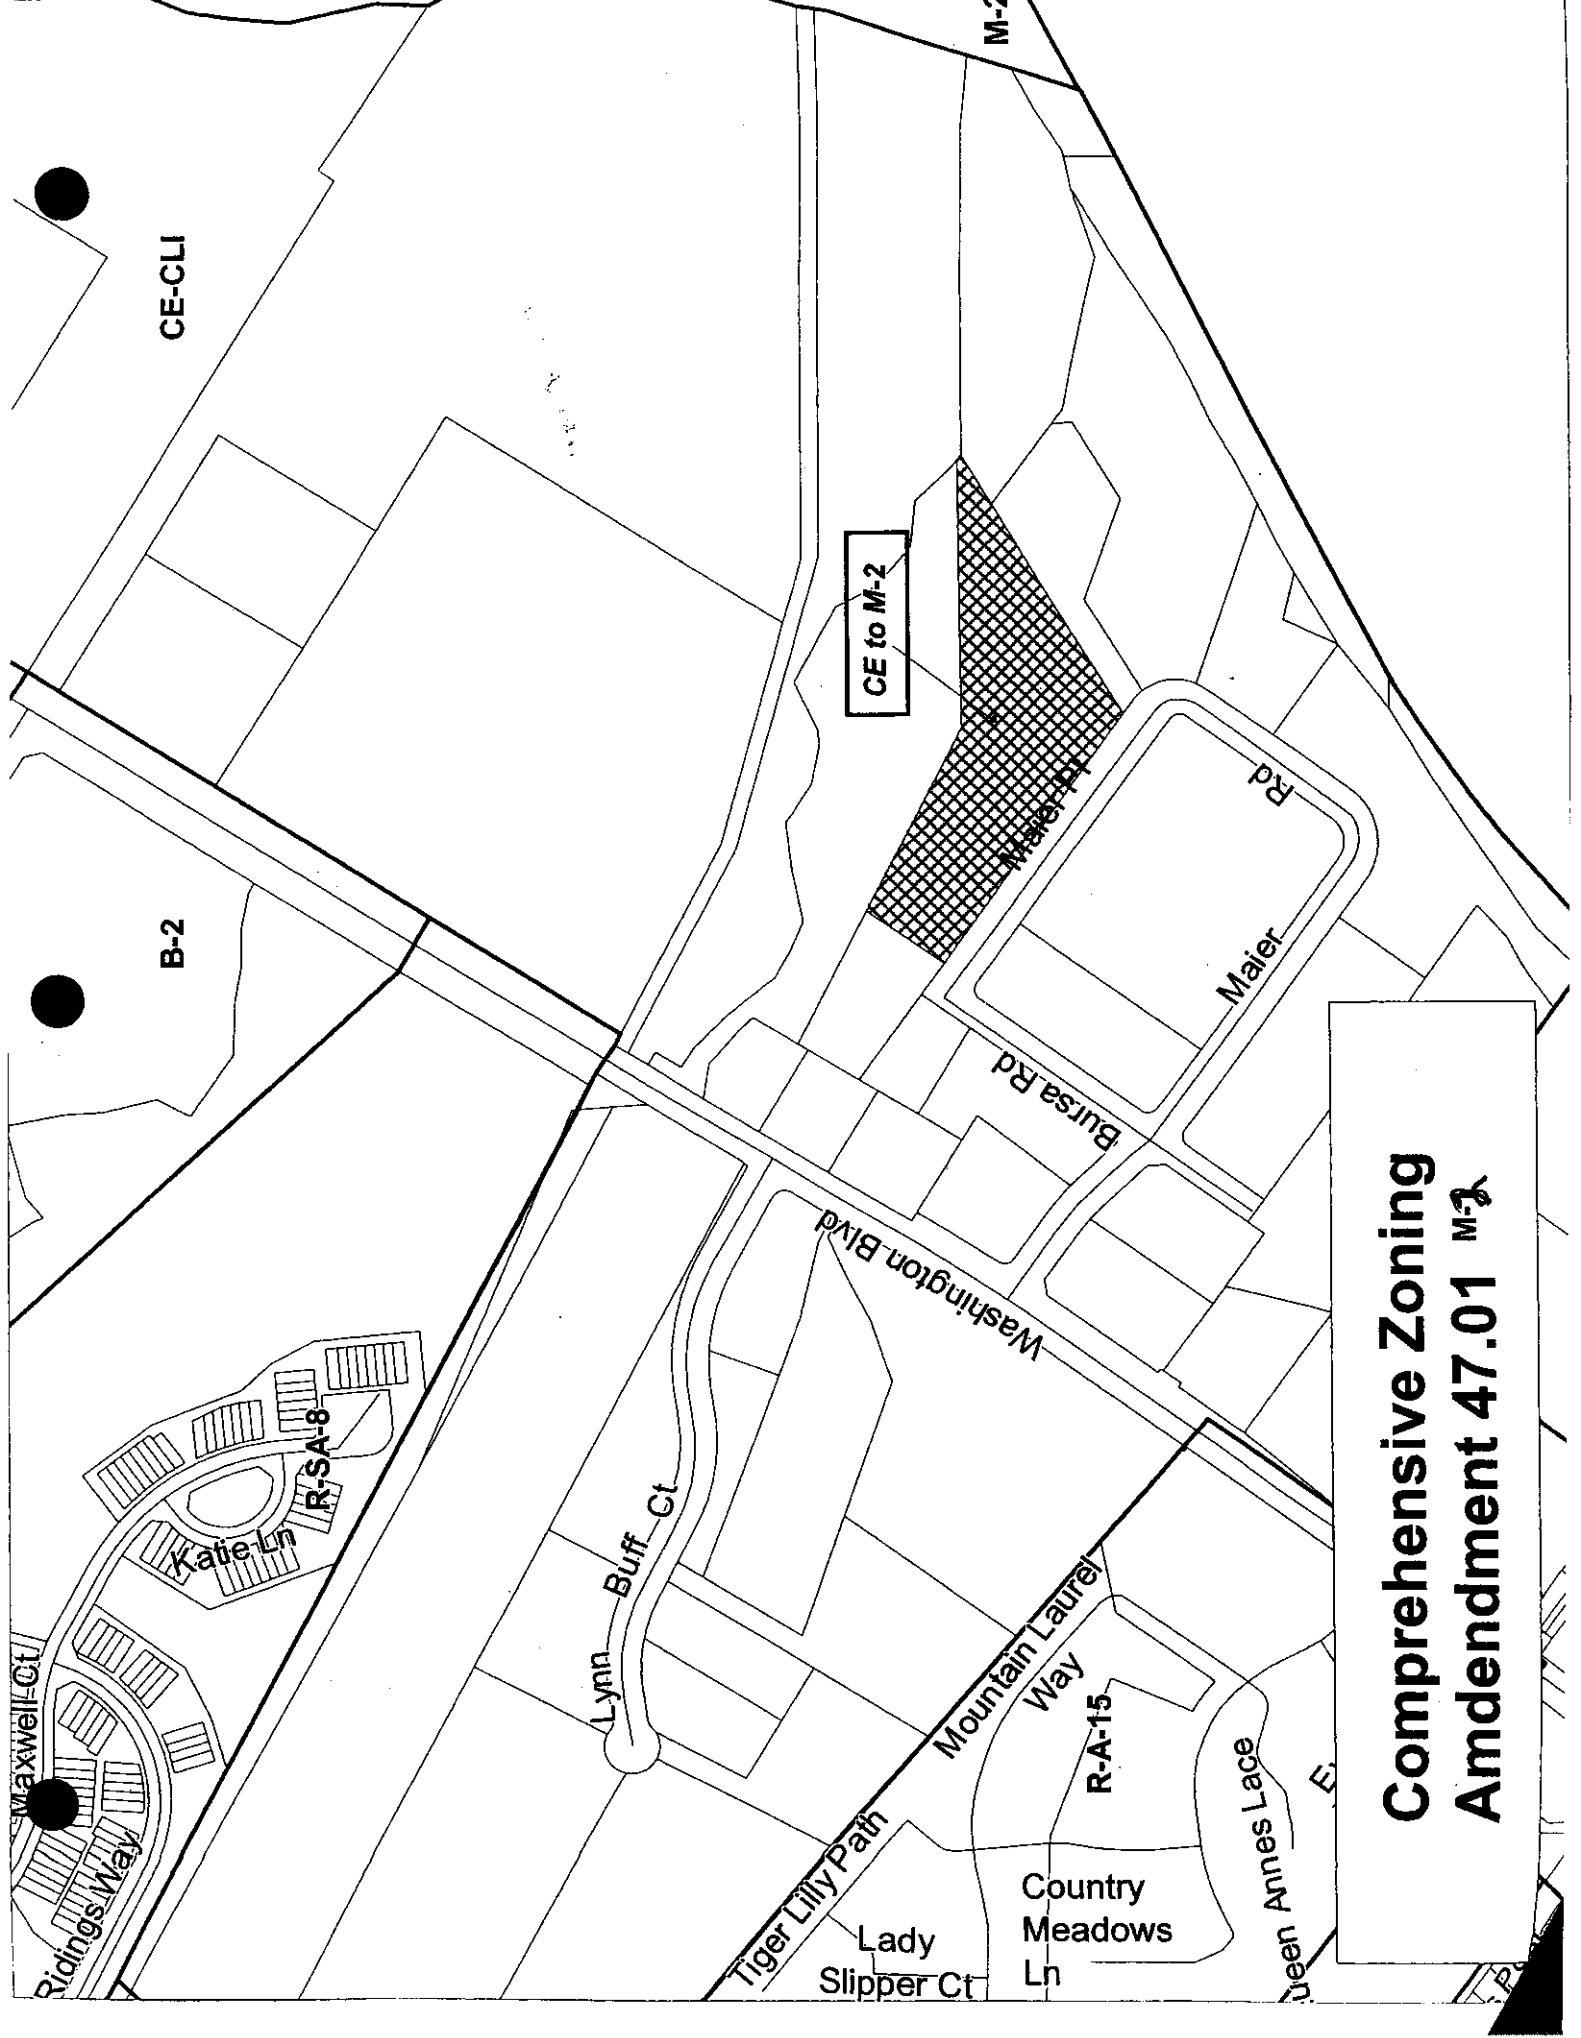

Map Amendments
Proposed
by Amendment

CE-CLI

B-2

CE to M-2

M-2

**Comprehensive Zoning
Amdendment 47.01 M-2**

R-SA-8
Kate Ln

Lynn Buff Ct

Washington Blvd

Tiger Lilly Path

Mountain Laurel Way

Lady Slipper Ct

Country Meadows Ln

Queen Annes Lace

R-A-15

Maier Rd