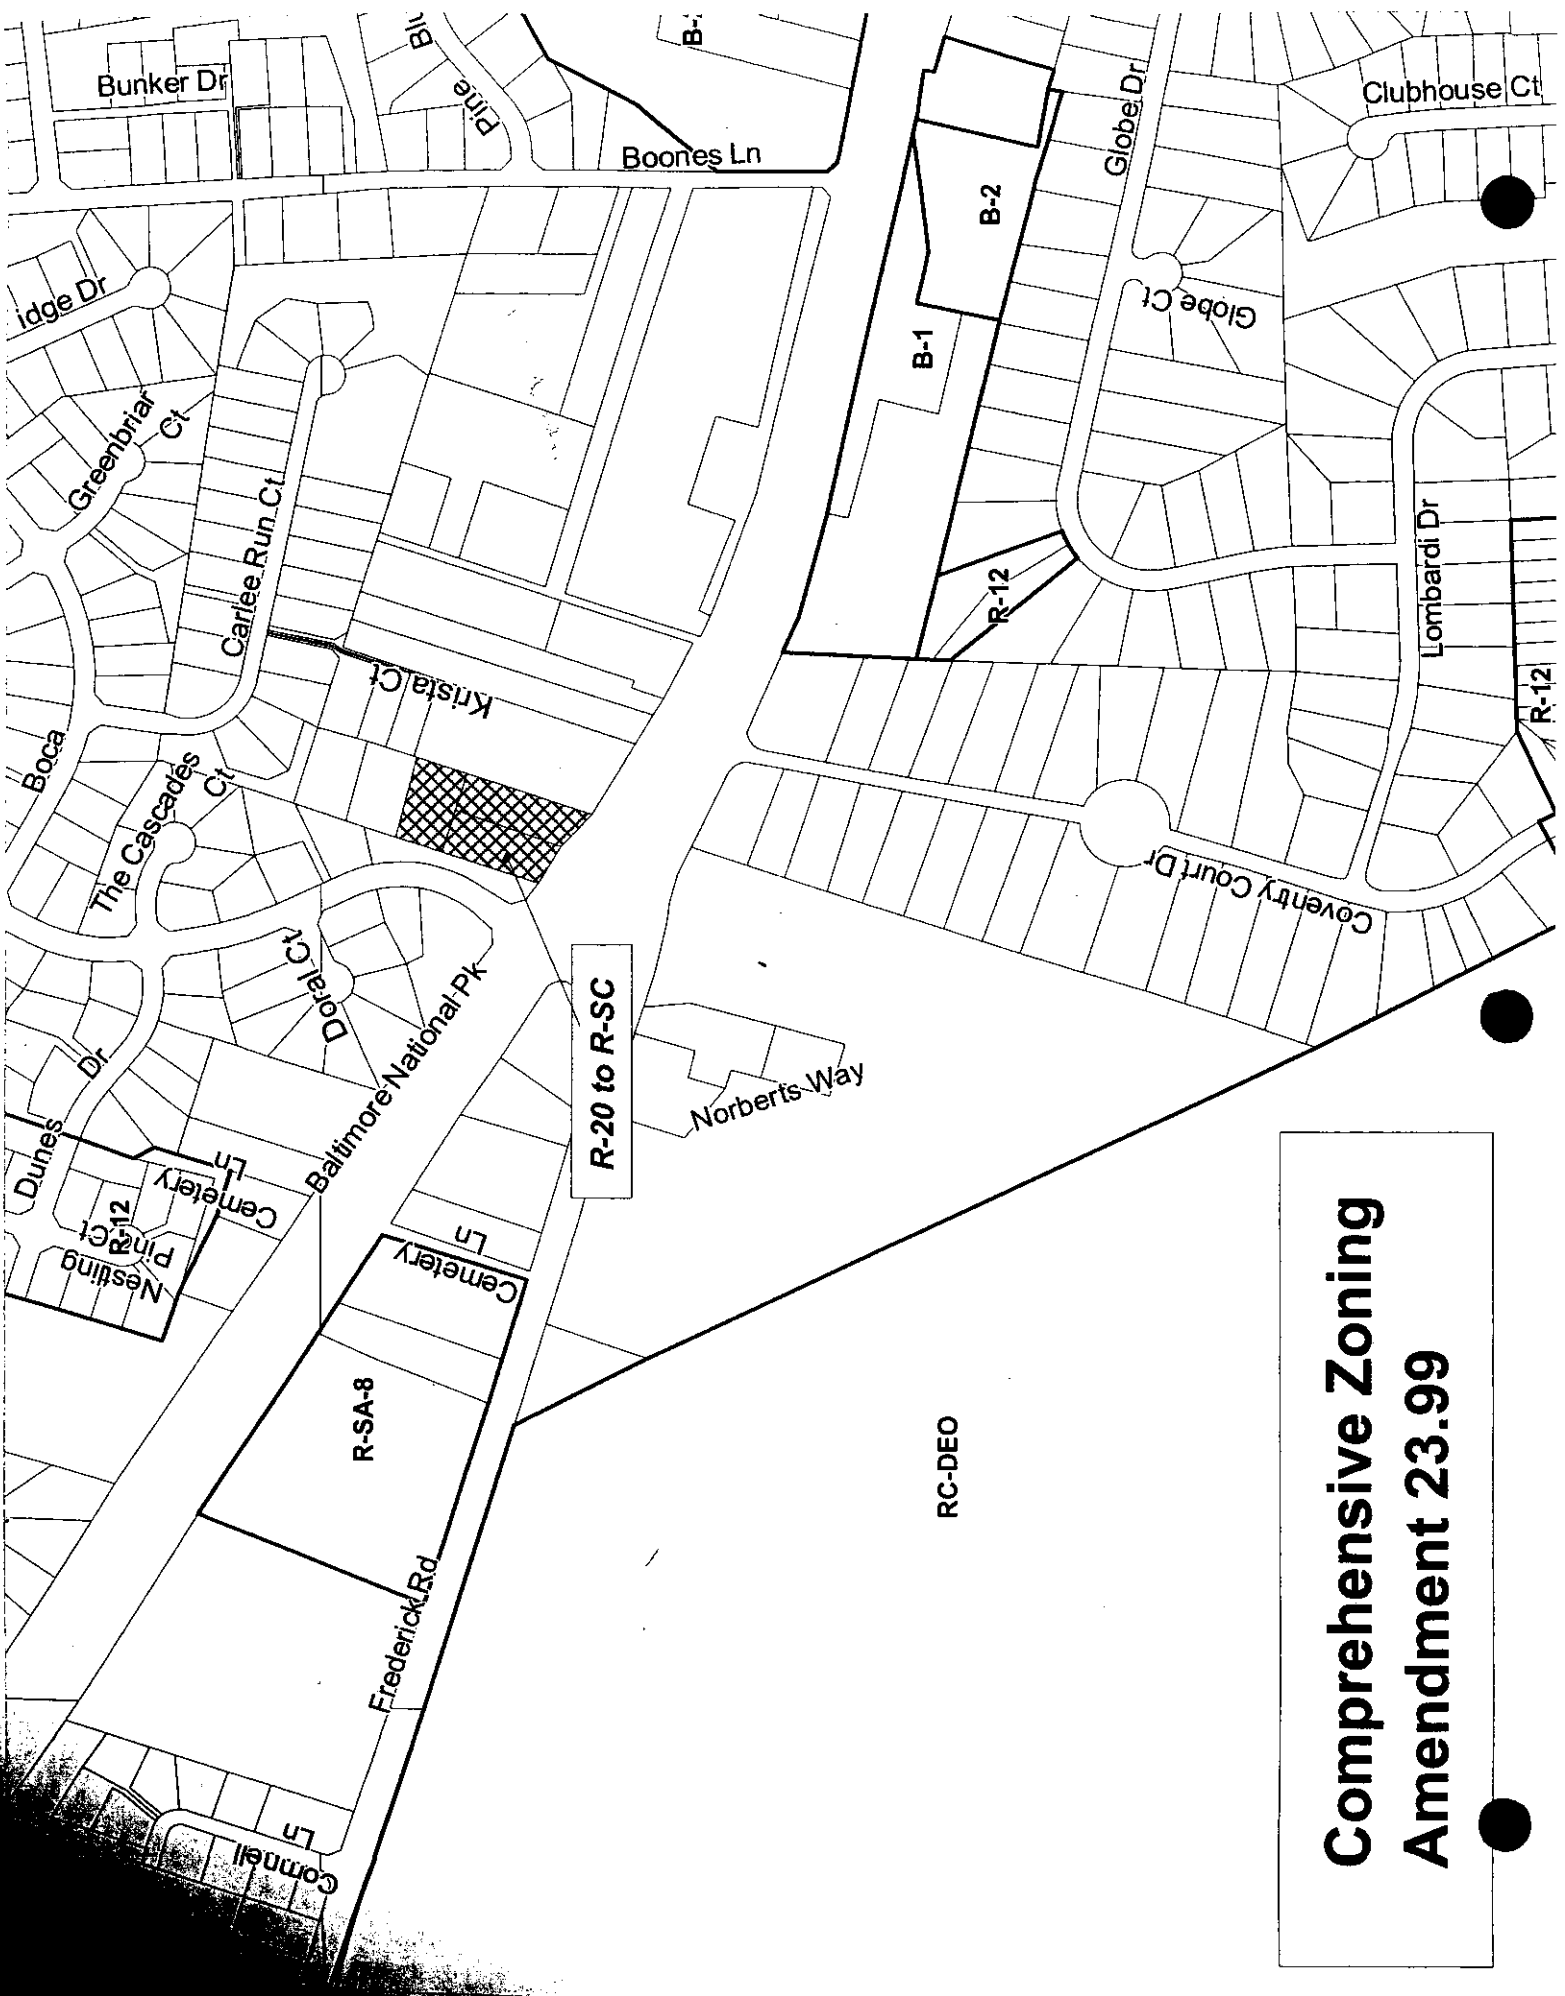

**Comprehensive Zoning
Amendment 23.99**